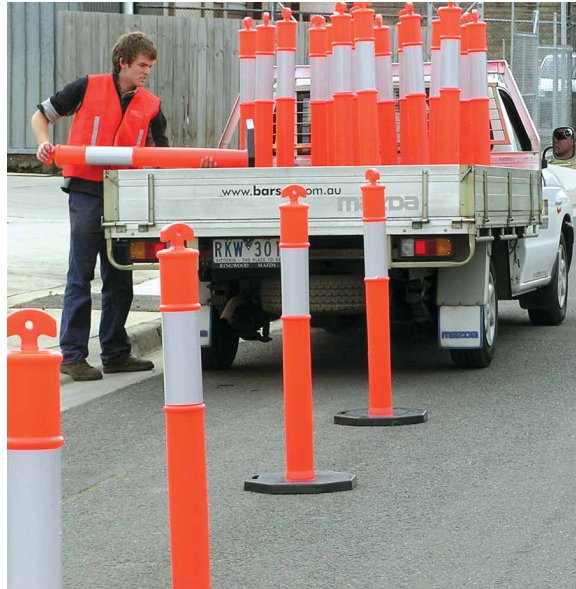

T-TOP BOLLARDS

T-Top bollards have a wide 6kg base for increased stability even in high speed traffic or windy locations. The moulded polyethylene bollard is easily seen due to its fluorescent orange colour and standard reflective bands.

Value Features:

- » Two piece construction for ease of handling.
- » Reflective bands for low light visibility.
- » 6kg base for stability.
- » Tough moulded polyethylene construction.
- » Widely accepted design complies to relevant standards.

PART No.	DESCRIPTION
BTC1150	T-Top bollard 1150mm bollard and base
BTC1150B	Replacement rubber base only
BTC1150T	Replacement bollard only

SECTION 5.11.1

REFLECTIVE CONES

These Reflective cones are ideal for roadworks, civil engineering, schools and carparks etc. The 450 and 700mm models are a 1-piece construction which means they are very durable. The 1 metre tall model has increased stability due to its 7kg base and large footprint.

RCB2 – Retractable cone bar with reflective bands. Extends from 1.2 to 2 metres. Use with any standard traffic cones. (For more details see Section 7.11).

SECTION 5.11.2

COLLAPSIBLE CONES

Ideal for emergency or maintenance work, these Collapsible cones fold down to less than 40mm high. Durable construction with internal light which can be switched between constant or flash modes. Long life battery included. At night the light causes the entire cone to glow. Both size cones include reflective collars.