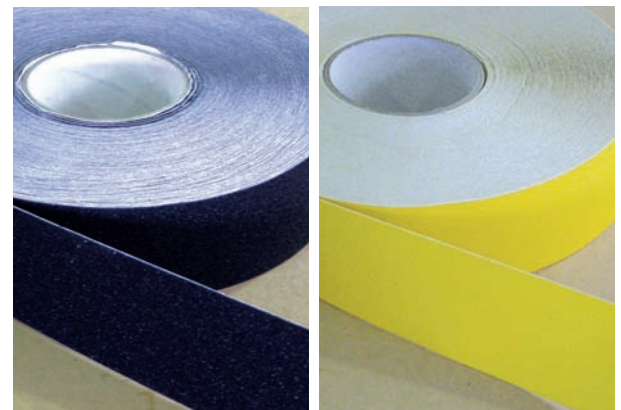

ANTI-SLIP TAPE 100mm

Reduce accidents due to slipping. Apply to any clean dry surface, eg. stair treads, ramps or hazardous floors. Durable self adhesive backed grit surface in a range of colours, in 100mm widths.

PART No.	DESCRIPTION
AT100B	Anti-Slip tape 100mm x 5 metre – Black
AT100B20	Anti-Slip tape 100mm x 20 metre – Black
AT100Y	Anti-Slip tape 100mm x 5 metre – Yellow
AT100Y20	Anti-Slip tape 100mm x 20 metre – Yellow