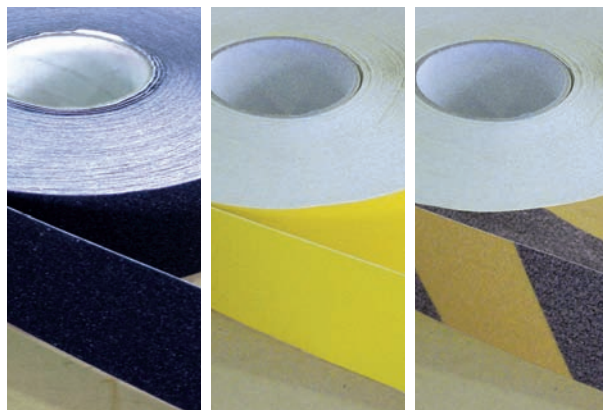

REFLECTIVE TAPES

High visibility for use on vehicles or in work places. Adhesive backed just peel and stick. Red/White and Black/Yellow in Class 2 reflective. Plain colours Red, White or Yellow are all Class 1 premium grade reflective.

PART No.	DESCRIPTION
RT50RW	Reflective tape 50mm x 5 metre (Class 2) – Red/White
RT50YB	Reflective tape 50mm x 5 metre (Class 2) – Black/Yellow
RT50R	Reflective tape 50mm x 5 metre (Class 1) – Red
RT50W	Reflective tape 50mm x 5 metre (Class 1) – White
RT50Y	Reflective tape 50mm x 5 metre (Class 1) – Yellow

ANTI-SLIP TAPE 50mm

Reduce accidents due to slipping. Apply to any clean dry surface, eg. stair treads, ramps or hazardous floors. Durable self adhesive backed grit surface in a range of colours, in 50mm widths.

ANTI-SLIP TAPE 100mm

Reduce accidents due to slipping. Apply to any clean dry surface, eg. stair treads, ramps or hazardous floors. Durable self adhesive backed grit surface in a range of colours, in 100mm widths.